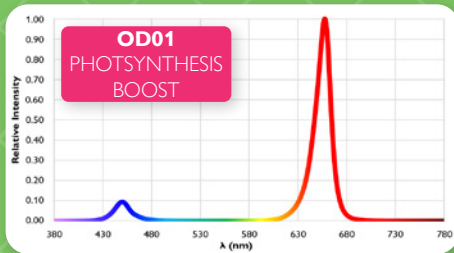

Y.U.D.3.02.06

ODYSSEY 600

The Odyssey 600 is a high-power horticultural LED grow light ideal for mid-height to high-bay farming installations.

Manufactured in the UK using the latest in LED technology and enclosed in a robust linear extrusion this luminaire is IP66 rated and built to last. The accompanying remote PSU can be mounted independently to increase configuration options.

ODYSSEY 600

SPECTRA OPTIONS

SPECTRUM PHOTON DISTRIBUTION

	Blue PF	Green PF	Red PF	Far Red PF
OD01	11%	0%	89%	0%
OD02	17%	8%	75%	0%
OD03	10%	25%	64%	1%

LIGHT DISTRIBUTION

DIMENSIONS

SPECIFICATIONS

Part No.	Product Code	Voltage (VAC)	Spectrum	Power (W)	PPF (μmol/s)	PPE (μmol/l)
016802	VU-ODYSSEY-600-OD01-1056mm-230V-IP66	230	OD01	549	1812	3.3
016814	VU-ODYSSEY-600-OD01-1056mm-400V-IP66	400	OD01	549	1812	3.3
016817	VU-ODYSSEY-600-OD02-1056mm-230V-IP66	230	OD02	523	1568	3.0
016818	VU-ODYSSEY-600-OD02-1056mm-400V-IP66	400	OD02	523	1568	3.0
016804	VU-ODYSSEY-600-OD03-1056mm-230V-IP66	230	OD03	521	1459	2.8
016816	VU-ODYSSEY-600-OD03-1056mm-400V-IP66	400	OD03	521	1459	2.8