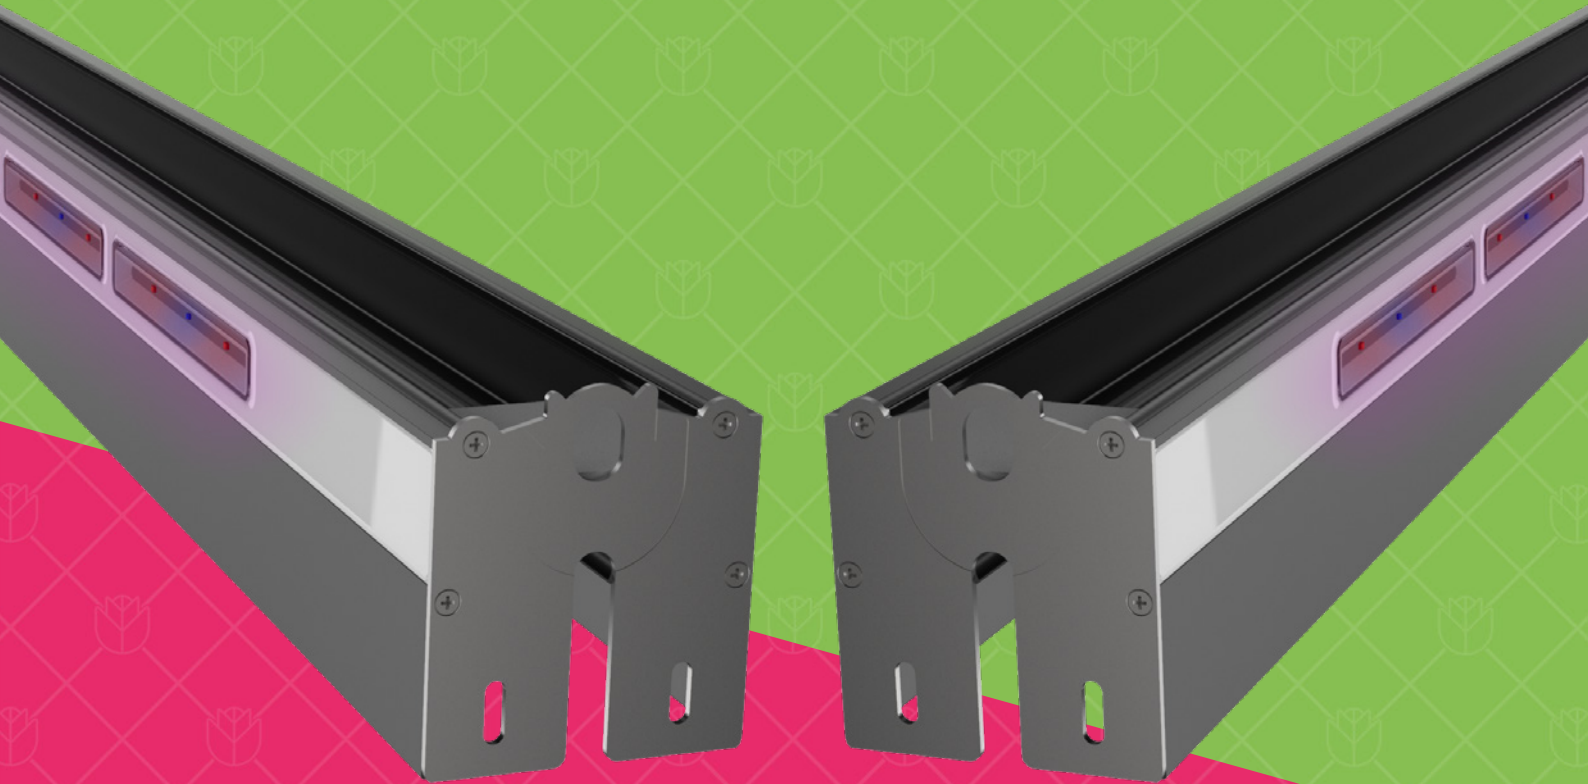

VERTICALLY URBAN

LIGHTING THE FARMS OF THE FUTURE

CONTACT DETAILS

VERTICALLY URBAN

Typhoon House
Moxon Way
Leeds
West Yorkshire
LS25 6FB
United Kingdom

hello@verticallyurban.com

+44(0)113 322 6459

verticallyurban.com

© 2022 Vertically Urban Limited. All rights reserved.
Information provided is subject to change without prior notice.

YU3.02.06