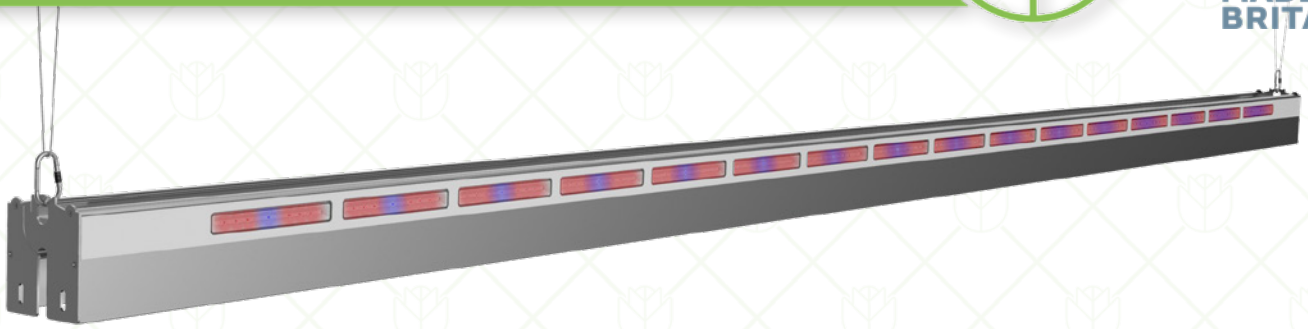

ODYSSEY 100

The Odyssey 100 is an effective and robust horticultural LED grow light ideal to add supplemental lighting between high-wire crops.

Manufactured in the UK using the latest in LED technology and housed in a robust 2500mm linear extrusion it is built to last. Additionally, encapsulation in chemically inert resin gives this luminaire an IP65 rating, meaning water ingress from jet washing and spraying is a thing of the past.

A removable power supply allows input voltages in the range of 180 to 528 VAC. Suspension is via an additional wire mounting kit available upon request.