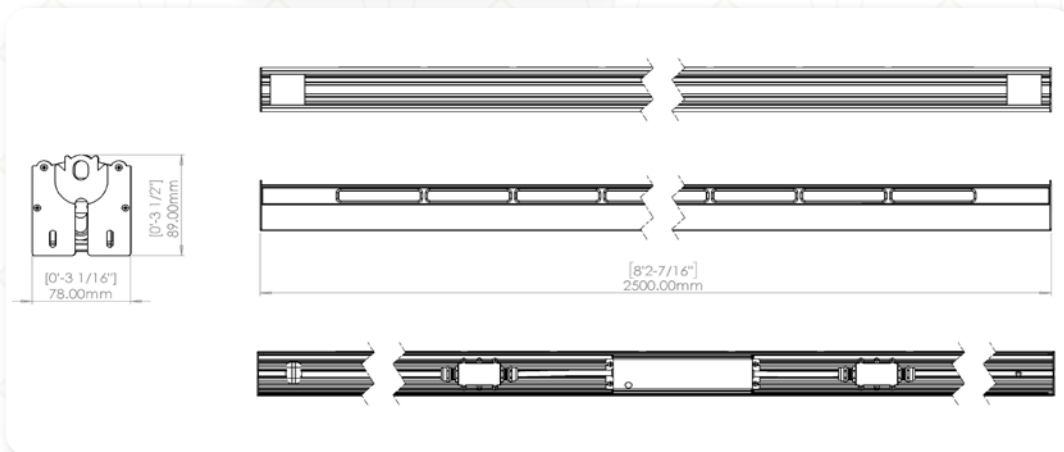

DIMENSIONS

	L	W	H
Odyssey 100 Luminaire	2500mm	78mm	89mm