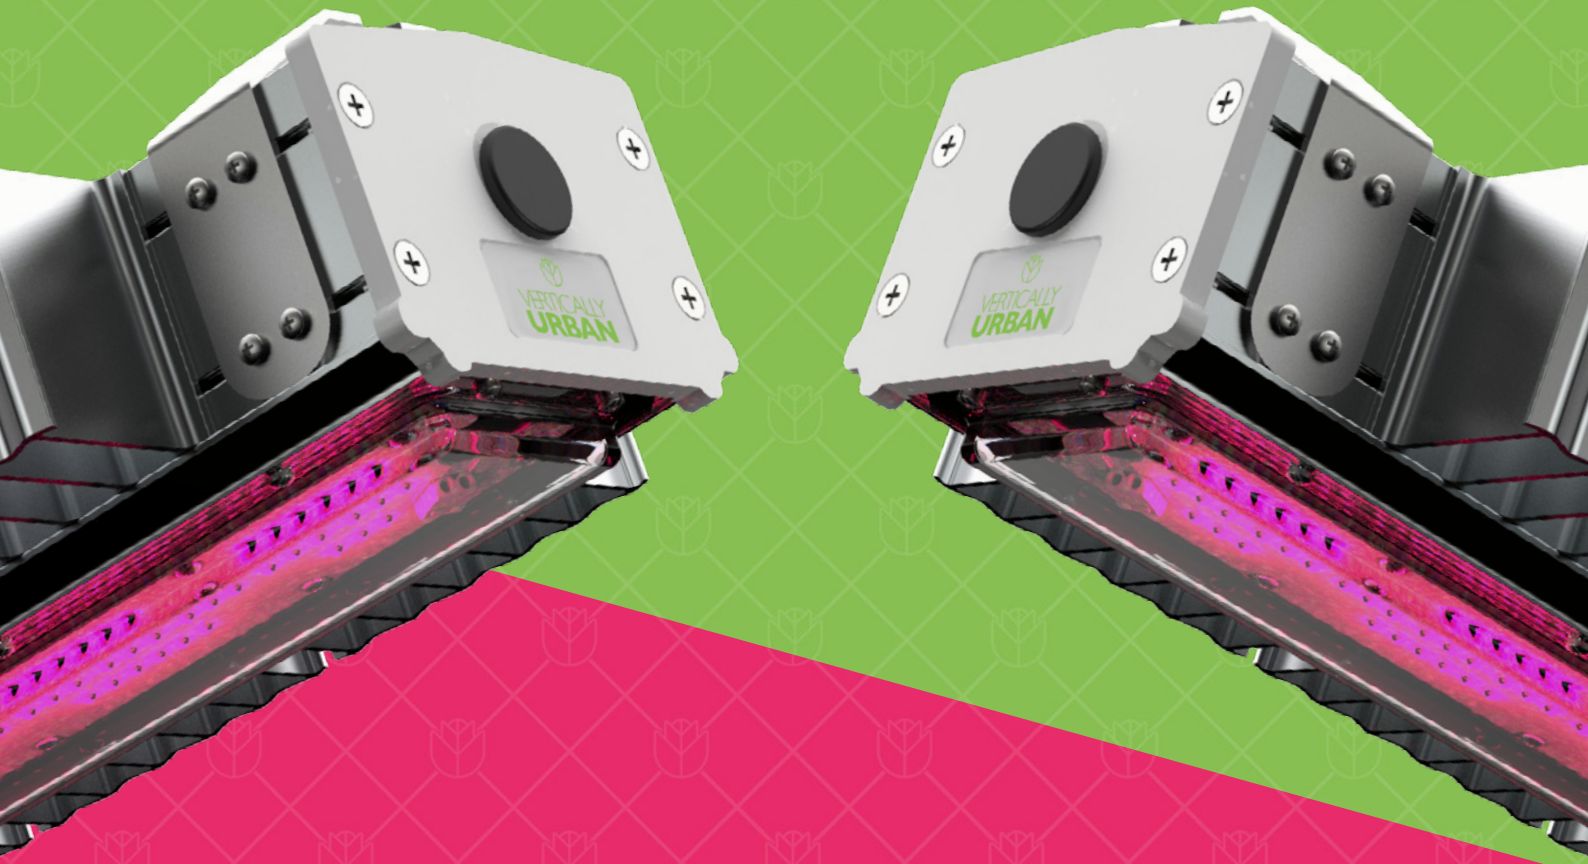

VERTICALLY URBAN

LIGHTING THE FARMS OF THE FUTURE

CONTACT DETAILS

VERTICALLY URBAN

Typhoon House
Moxon Way
Leeds
West Yorkshire
LS25 6FB
United Kingdom

hello@verticallyurban.com

+44(0)113 322 6459

verticallyurban.com

© 2022 Vertically Urban Limited. All rights reserved.
Information provided is subject to change without prior notice.

YUD3.0206