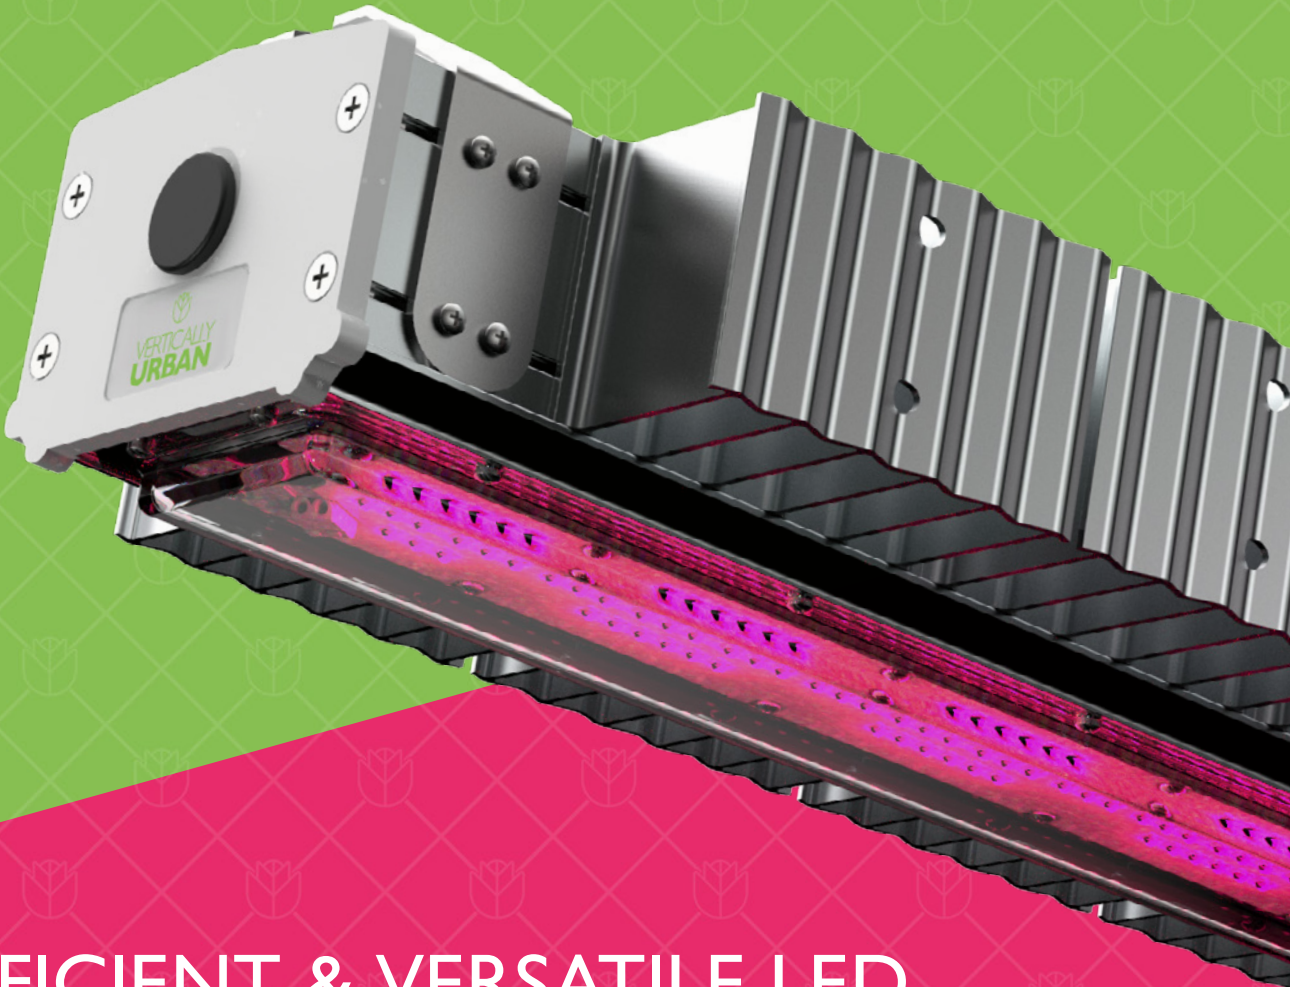

ODYSSEY 300

PRELIMINARY DATASHEET

VERTICALLY URBAN

LIGHTING THE FARMS OF THE FUTURE

AN EFFICIENT & VERSATILE LED HORTICULTURAL LUMINAIRE

For Mid-Height Glasshouse or Indoor Farming Installations

+44 (0)113 322 6459

hello@verticallyurban.com

verticallyurban.com

VERTICALLY URBAN | Typhoon House, Moxon Way, Leeds, West Yorkshire, LS25 6FB, United Kingdom

YUJ30006